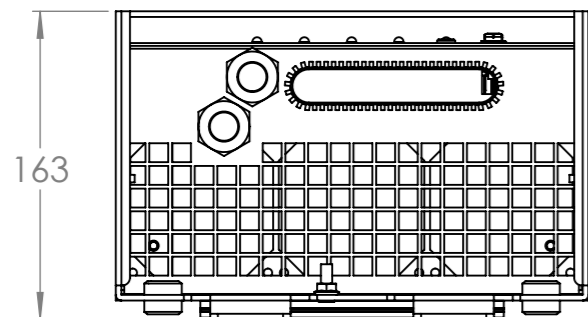

Dimension Drawing - Skylla-i	
SKI024080002	Skylla-i 24/80(3) 230V
SKI024100002	Skylla-i 24/100(3) 230V

Dimensions in mm