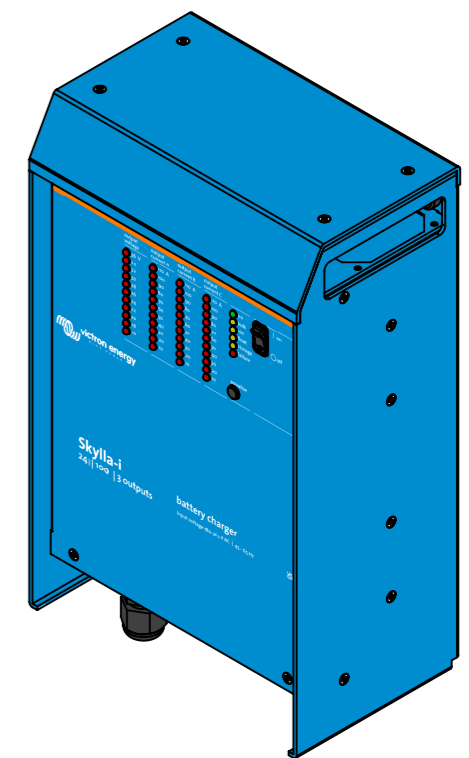

Dimension Drawing - Skylla-i	
SKI024080002	Skylla-i 24/80(3) 230V
SKI024100002	Skylla-i 24/100(3) 230V

Dimensions in mm