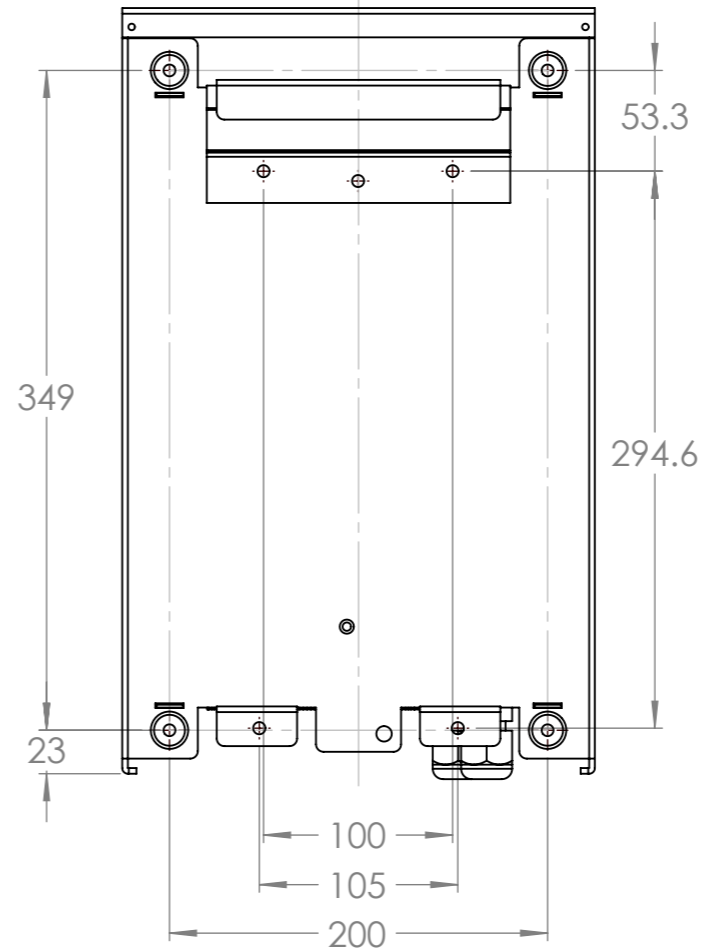

Dimension Drawing - Skylla-i	
SKI024080002	Skylla-i 24/80(3) 230V
SKI024100002	Skylla-i 24/100(3) 230V

Dimensions in mm