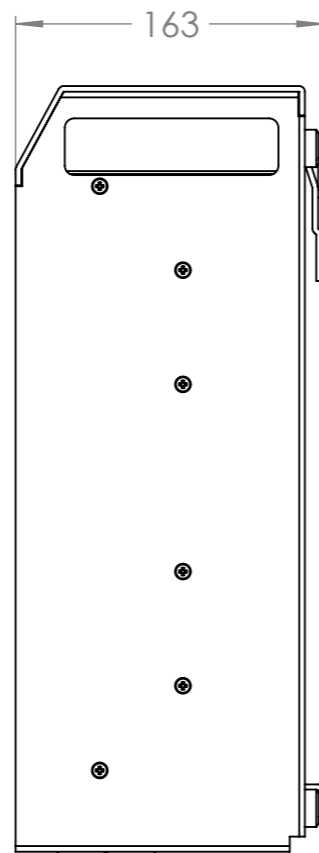

Dimension Drawing - Skylla-i	
SKI024080002	Skylla-i 24/80(3) 230V
SKI024100002	Skylla-i 24/100(3) 230V

Dimensions in mm