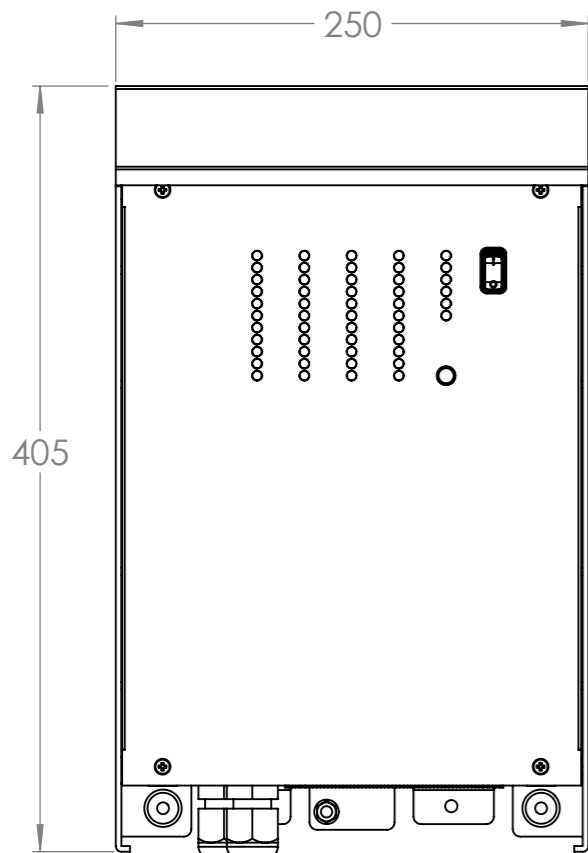

Dimension Drawing - Skylla-i	
SKI024080002	Skylla-i 24/80(3) 230V
SKI024100002	Skylla-i 24/100(3) 230V

Dimensions in mm