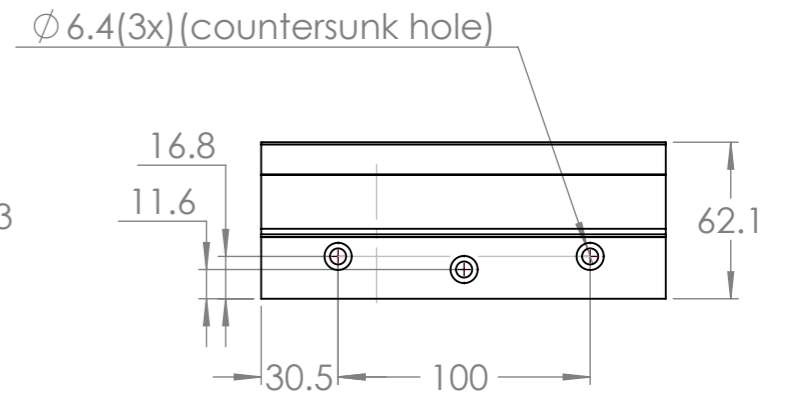

Dimension Drawing - Skylla-i	
SKI024080002	Skylla-i 24/80(3) 230V
SKI024100002	Skylla-i 24/100(3) 230V

Dimensions in mm