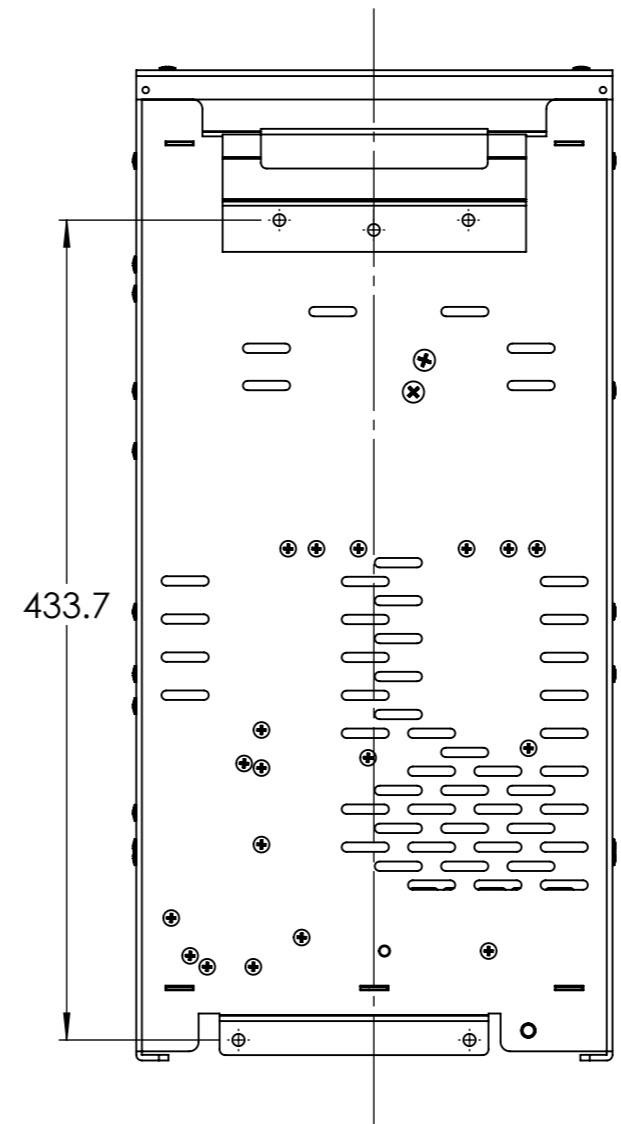

Dimension Drawing - Phoenix Inverter Compact	
CIN122200000	Phoenix Inverter Compact 12/2000 230V VE.Bus
CIN242200000	Phoenix Inverter Compact 24/2000 230V VE.Bus

Dimensions in mm

victron energy
BLUE POWER