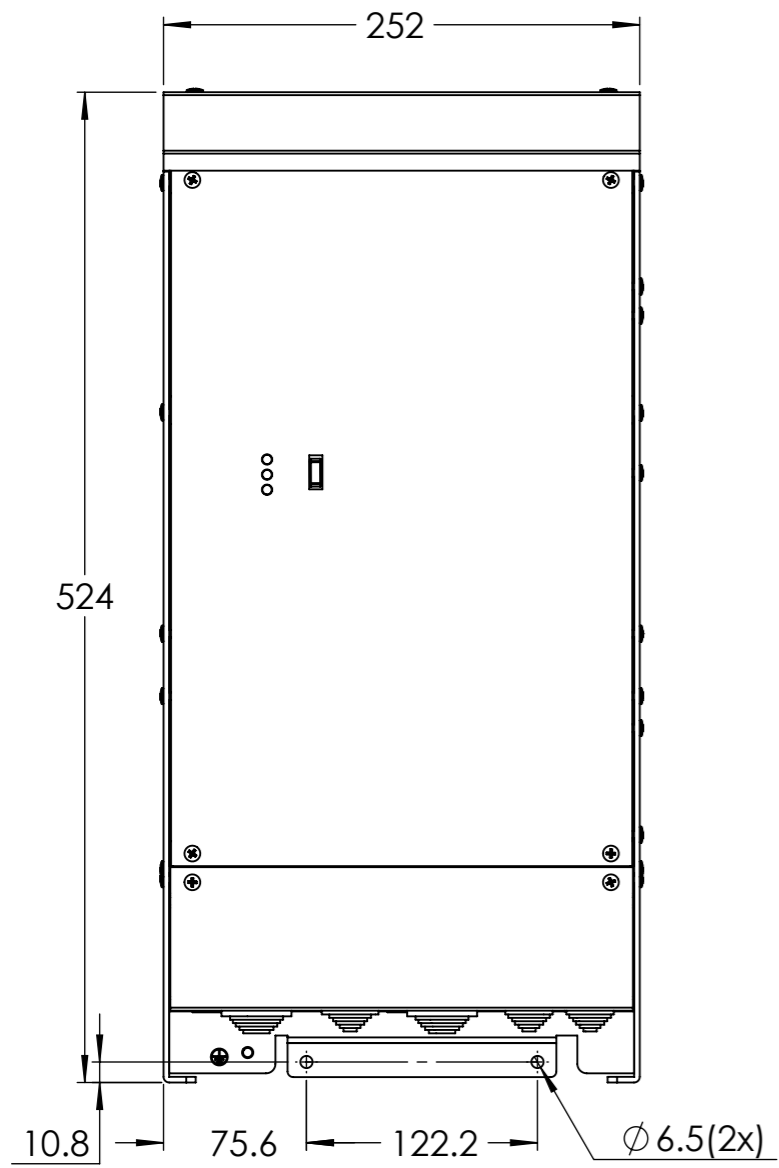

Dimension Drawing - Phoenix Inverter Compact	
CIN122200000	Phoenix Inverter Compact 12/2000 230V VE.Bus
CIN242200000	Phoenix Inverter Compact 24/2000 230V VE.Bus

Dimensions in mm

victron energy
BLUE POWER