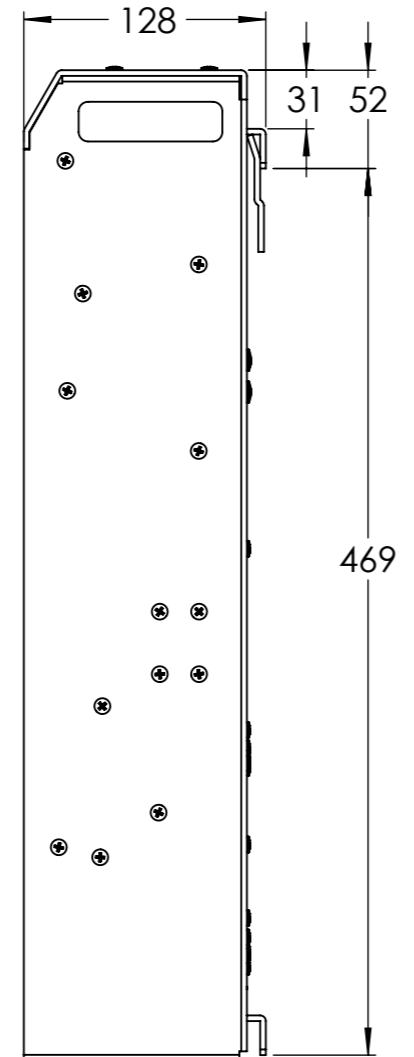

Dimension Drawing - Phoenix Inverter Compact	
CIN122200000	Phoenix Inverter Compact 12/2000 230V VE.Bus
CIN242200000	Phoenix Inverter Compact 24/2000 230V VE.Bus

Dimensions in mm

victron energy
BLUE POWER