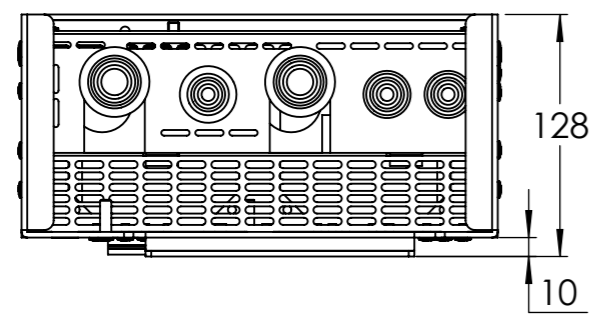

Dimension Drawing - Phoenix Inverter Compact	
CIN122200000	Phoenix Inverter Compact 12/2000 230V VE.Bus
CIN242200000	Phoenix Inverter Compact 24/2000 230V VE.Bus

Dimensions in mm

victron energy
BLUE POWER