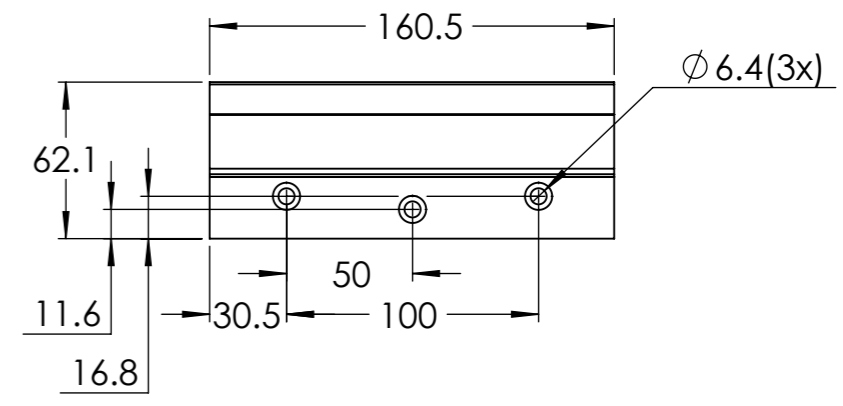

Dimension Drawing - Phoenix Inverter Compact	
CIN122200000	Phoenix Inverter Compact 12/2000 230V VE.Bus
CIN242200000	Phoenix Inverter Compact 24/2000 230V VE.Bus

Dimensions in mm

victron energy
BLUE POWER