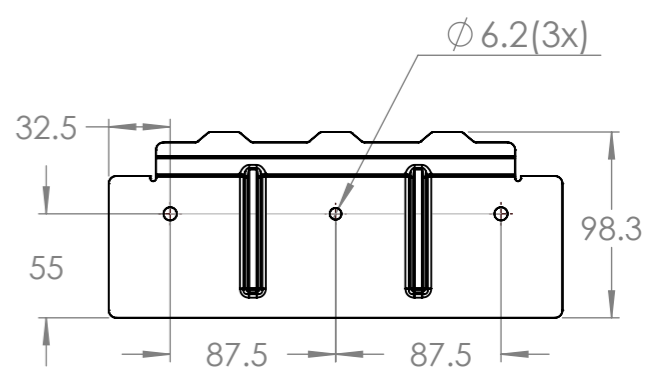

Dimension Drawing - MultiPlus-II 3kVA	
PMP242305010	MultiPlus-II 24/3000/70-32 230V
PMP242306000	MultiPlus-II 24/3000/70-32 230V GX
PMP482305010	MultiPlus-II 48/3000/35-32 230V
PMP482306000	MultiPlus-II 48/3000/35-32 230V GX

Dimensions in mm