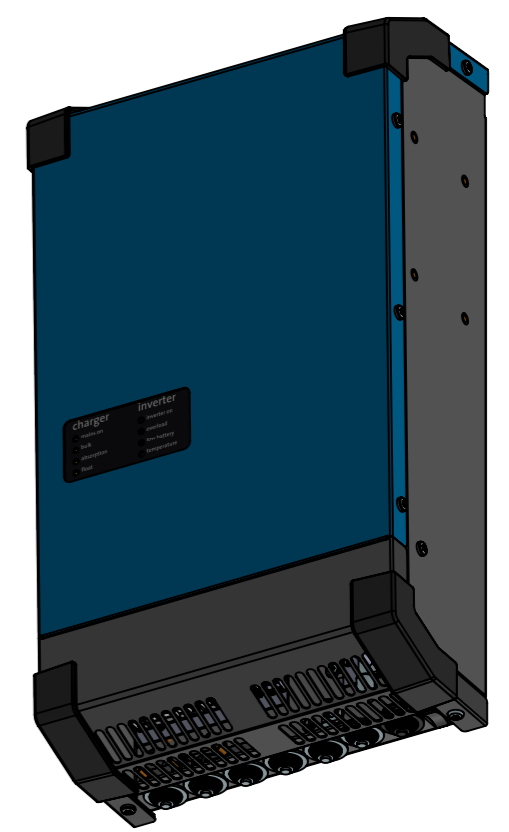

Dimension Drawing - MultiPlus-II 3kVA	
PMP242305010	MultiPlus-II 24/3000/70-32 230V
PMP242306000	MultiPlus-II 24/3000/70-32 230V GX
PMP482305010	MultiPlus-II 48/3000/35-32 230V
PMP482306000	MultiPlus-II 48/3000/35-32 230V GX

Dimensions in mm