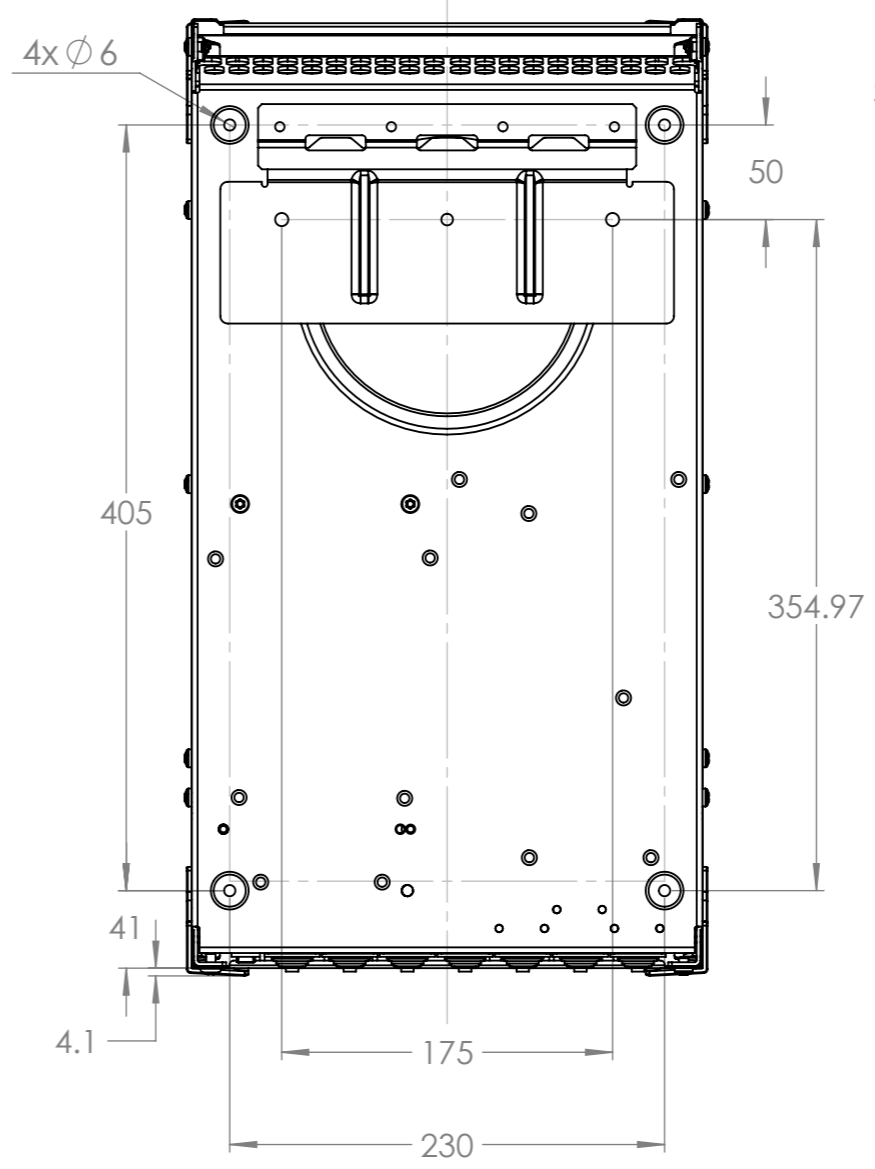

Dimension Drawing - MultiPlus-II 3kVA	
PMP242305010	MultiPlus-II 24/3000/70-32 230V
PMP242306000	MultiPlus-II 24/3000/70-32 230V GX
PMP482305010	MultiPlus-II 48/3000/35-32 230V
PMP482306000	MultiPlus-II 48/3000/35-32 230V GX

Dimensions in mm