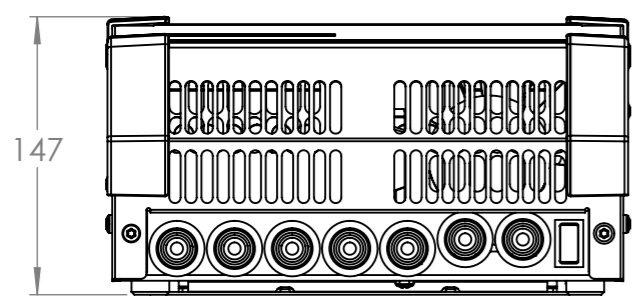

Dimension Drawing - MultiPlus-II 3kVA	
PMP242305010	MultiPlus-II 24/3000/70-32 230V
PMP242306000	MultiPlus-II 24/3000/70-32 230V GX
PMP482305010	MultiPlus-II 48/3000/35-32 230V
PMP482306000	MultiPlus-II 48/3000/35-32 230V GX

Dimensions in mm