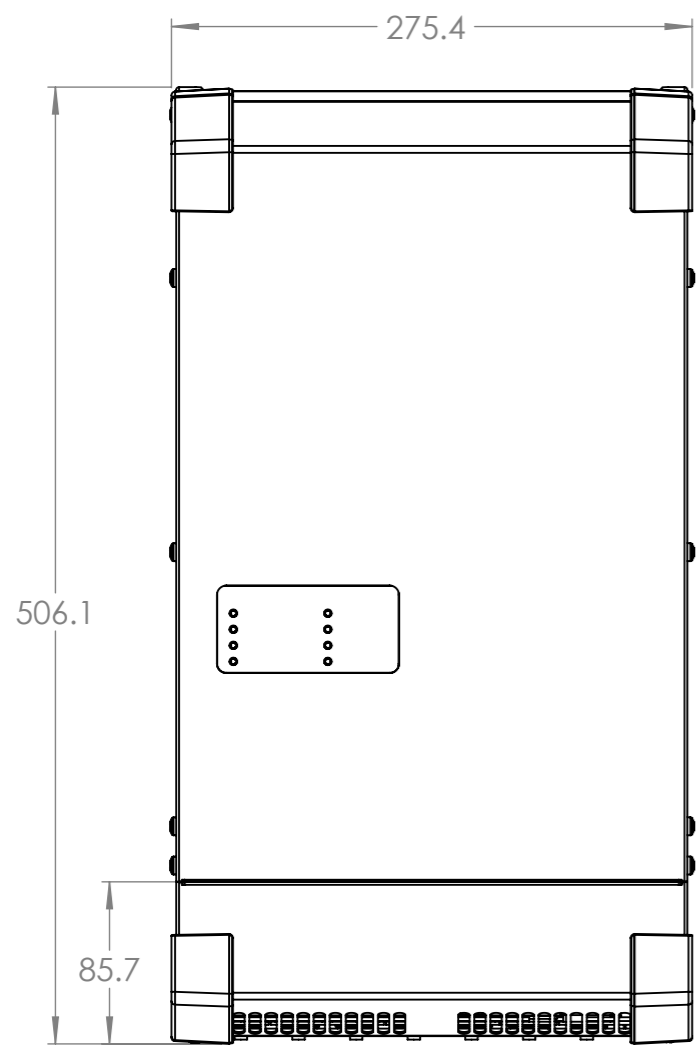

Dimension Drawing - MultiPlus-II 3kVA	
PMP242305010	MultiPlus-II 24/3000/70-32 230V
PMP242306000	MultiPlus-II 24/3000/70-32 230V GX
PMP482305010	MultiPlus-II 48/3000/35-32 230V
PMP482306000	MultiPlus-II 48/3000/35-32 230V GX

Dimensions in mm