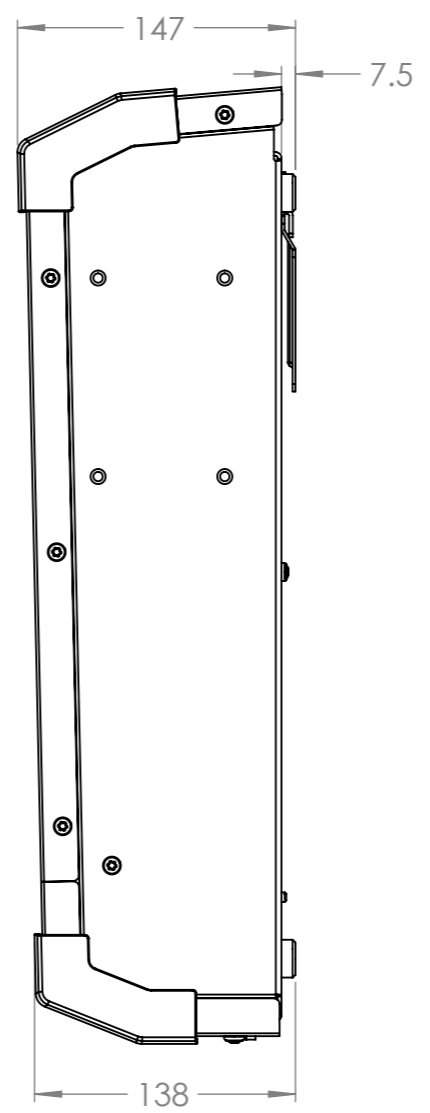

Dimension Drawing - MultiPlus-II 3kVA	
PMP242305010	MultiPlus-II 24/3000/70-32 230V
PMP242306000	MultiPlus-II 24/3000/70-32 230V GX
PMP482305010	MultiPlus-II 48/3000/35-32 230V
PMP482306000	MultiPlus-II 48/3000/35-32 230V GX

Dimensions in mm