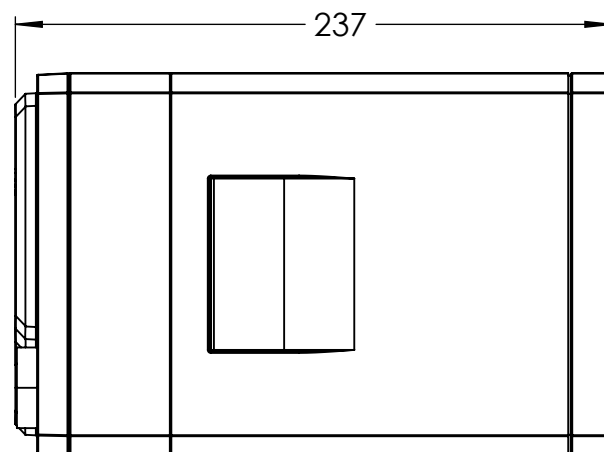

Dimension Drawing - LiFePO4 (Smart)

BAT512115610	LiFePO4 Battery 12,8V/150Ah Smart
BAT512120610	LiFePO4 Battery 12,8V/200Ah Smart

Dimensions in mm