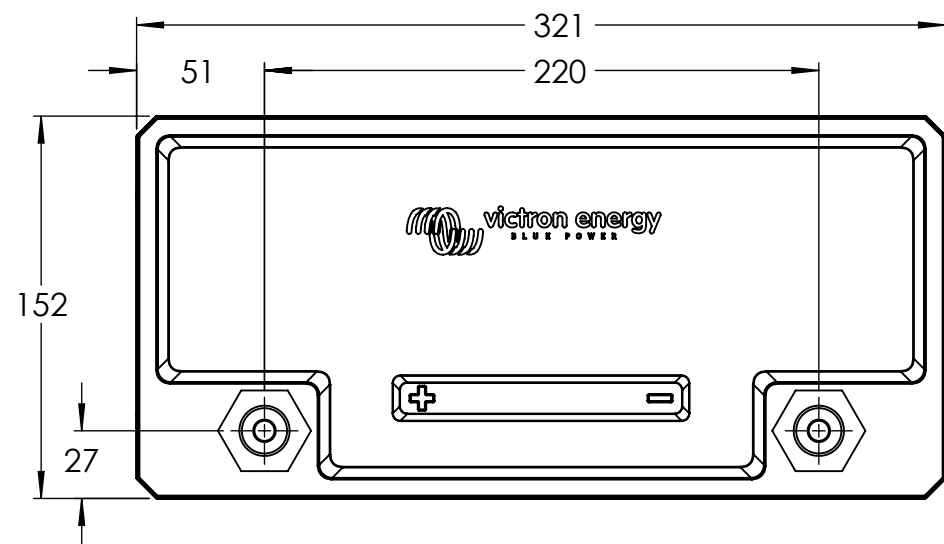

Dimension Drawing - LiFePO4 (Smart)

BAT512115610	LiFePO4 Battery 12,8V/150Ah Smart
BAT512120610	LiFePO4 Battery 12,8V/200Ah Smart

Dimensions in mm